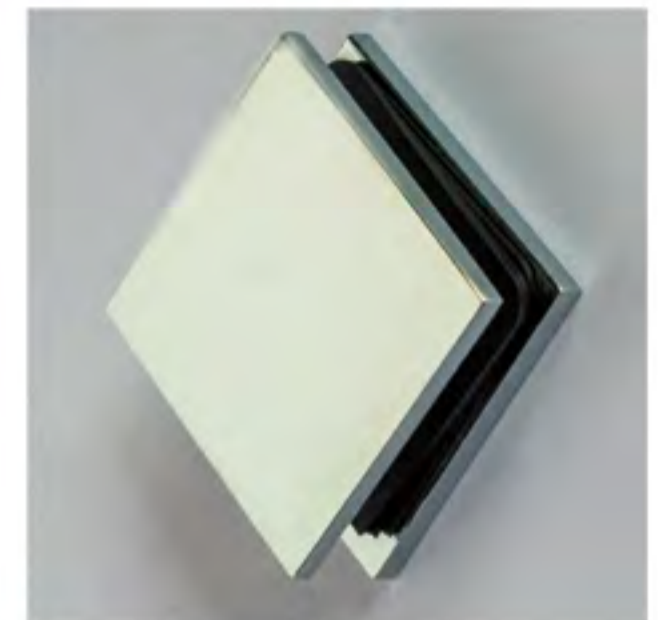

FINISH OPTIONS

POLISHED
NICKEL

POLISHED
CHROME

MATTE
BLACK

BRUSHED
SATIN
BRASS

BRUSHED
BRONZE

BRUSHED
NICKEL

OIL-RUBBED
BRONZE

CYLINDER

FLAIR

BOW-TIE

HANDLE OPTIONS

STANDARD

LADDER

MITERED

SQUARE

VICTORIAN

CRESCENT

GLASS TYPES

Acid Etched - 3/8 1/2

Bronze Tint - 3/8

Bubble - 3/8

Clear - 1/2 3/8

Glue Chip - 3/8

Grey Tint - 3/8

Low-Iron - 3/8 1/2

Obscure - 3/8

Rain - 3/8

Rain Drop - 3/8

Zebra - 3/8

ELITE SERIES
FRAMELESS HEAVY GLASS

GLASS PROTECTION BY:

INQUIRE WITHIN FOR MORE
GLASS & HARDWARE OPTIONS

PRINTED ON MARCH 2023

WWW.SPLENDORSHOWERDOOR.COM