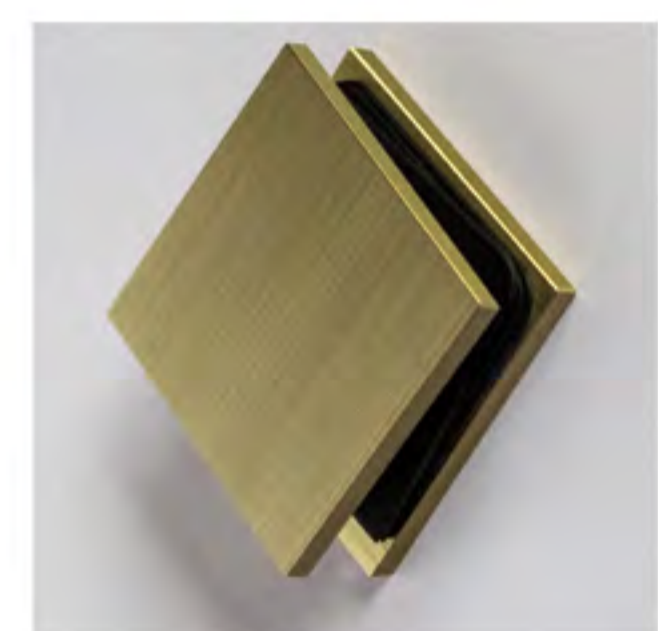

FINISH OPTIONS

POLISHED
NICKEL

POLISHED
CHROME

MATTE
BLACK

BRUSHED
SATIN
BRASS

BRUSHED
BRONZE

BRUSHED
NICKEL

OIL-RUBBED
BRONZE

CYLINDER

FLAIR

BOW-TIE

HANDLE OPTIONS

STANDARD

LADDER

MITERED

SQUARE

VICTORIAN

CRESCENT

GLASS TYPES

Acid Etched - 3/8 1/2

Bronze Tint - 3/8

Bubble - 3/8

Clear - 1/2 3/8

Glue Chip - 3/8

Grey Tint - 3/8

Low-Iron - 3/8 1/2

Obscure - 3/8

Rain - 3/8

Rain Drop - 3/8

Zebra - 3/8

ELITE SERIES
FRAMELESS HEAVY GLASS

GLASS PROTECTION BY: