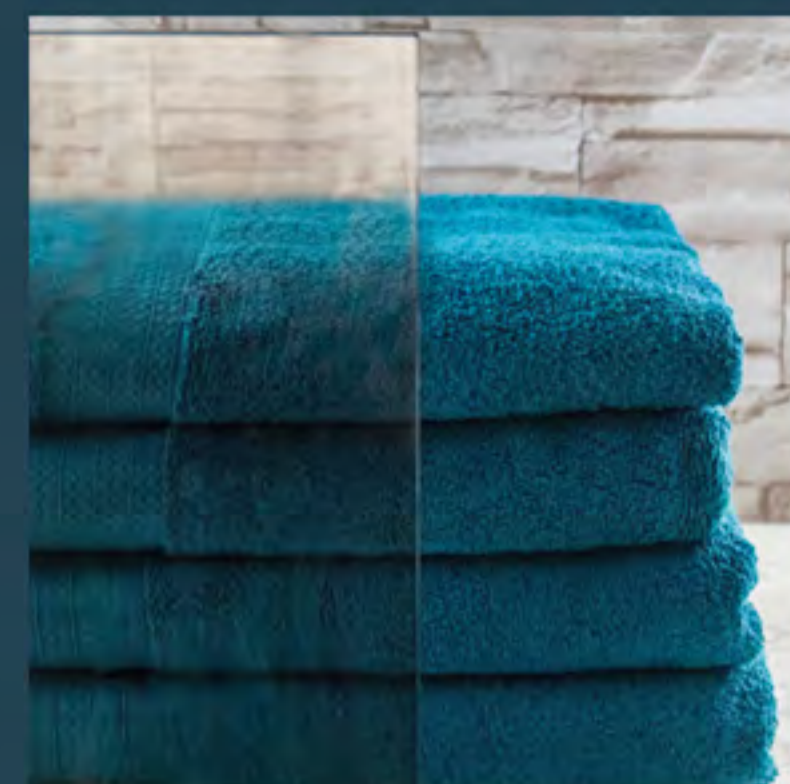

Bronze Tint - 3/8