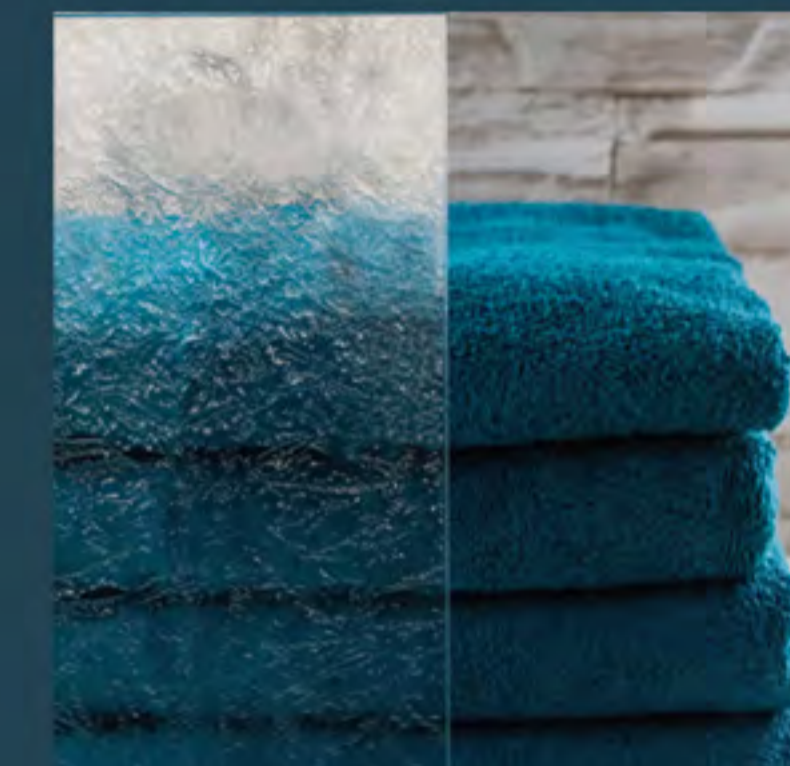

FINISH OPTIONS

POLISHED
NICKEL

POLISHED
CHROME

MATTE
BLACK

BRUSHED
SATIN
BRASS

BRUSHED
BRONZE

BRUSHED
NICKEL

OIL-RUBBED
BRONZE

VICTORIAN

CRESCENT

GLASS TYPES

Acid Etched - 3/8 1/2

Bronze Tint - 3/8

Bubble - 3/8

Clear - 1/2 3/8

Glue Chip - 3/8

Grey Tint - 3/8

Low-Iron - 3/8 1/2

Obscure - 3/8

Rain - 3/8

Rain Drop - 3/8

Zebra - 3/8

ELITE SERIES
FRAMELESS HEAVY GLASS

GLASS PROTECTION BY: