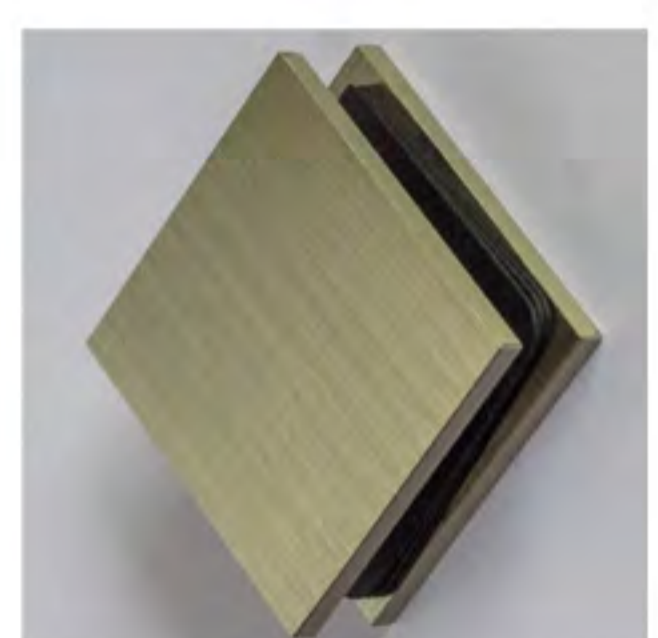

FINISH OPTIONS

POLISHED
NICKEL

POLISHED
CHROME

MATTE
BLACK

BRUSHED
SATIN
BRASS

BRUSHED
BRONZE

BRUSHED
NICKEL

OIL-RUBBED
BRONZE

CYLINDER

FLAIR

BOW-TIE

HANDLE OPTIONS

STANDARD

LADDER

MITERED

SQUARE

VICTORIAN

CRESCENT

GLASS TYPES

Acid Etched - 3/8 1/2

Bronze Tint - 3/8

Bubble - 3/8

Clear - 1/2 3/8

Glue Chip - 3/8