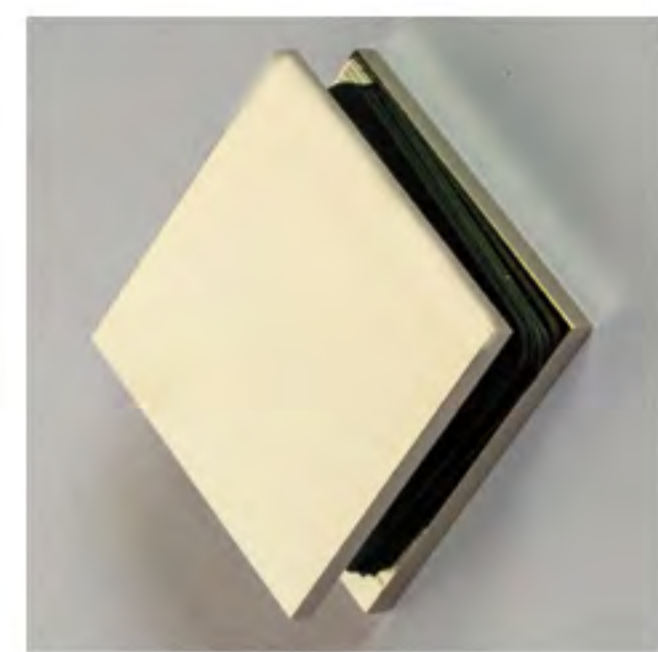

FINISH OPTIONS

POLISHED
NICKEL

POLISHED
CHROME

MATTE
BLACK

BRUSHED
SATIN
BRASS

BRUSHED
BRONZE

BRUSHED
NICKEL

OIL-RUBBED
BRONZE

CYLINDER

FLAIR

BOW-TIE

HANDLE OPTIONS

STANDARD

LADDER

MITERED

SQUARE

VICTORIAN

CRESCENT

GLASS TYPES

Acid Etched - 3/8 1/2

Bronze Tint - 3/8

Bubble - 3/8

Clear - 1/2 3/8

Glue Chip - 3/8