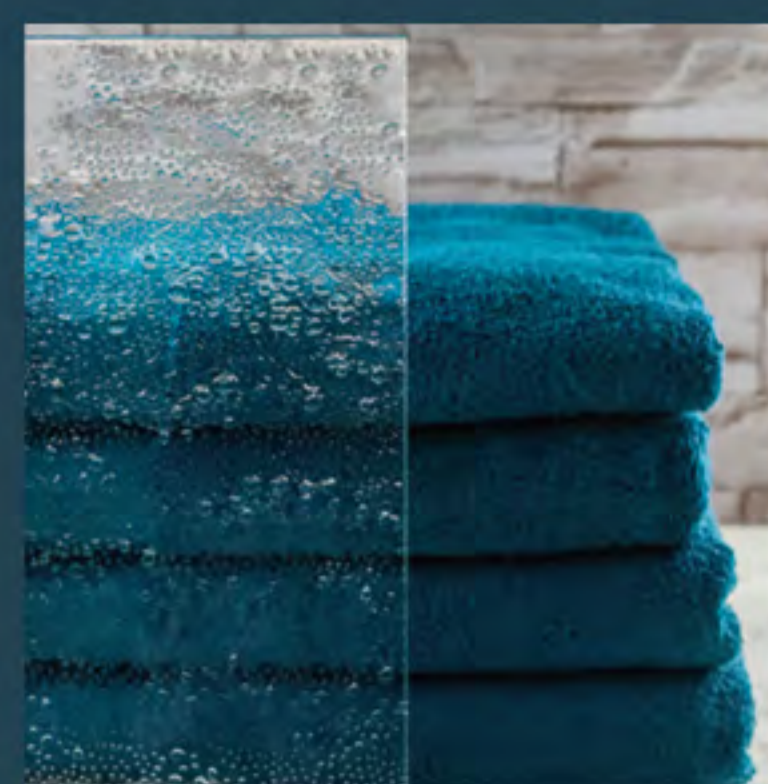

FINISH OPTIONS

POLISHED
NICKEL

POLISHED
CHROME

MATTE
BLACK

BRUSHED
SATIN
BRASS

BRUSHED
BRONZE

BRUSHED
NICKEL

OIL-RUBBED
BRONZE

VICTORIAN

CRESCENT

GLASS TYPES

Acid Etched - 3/8 1/2

Bronze Tint - 3/8

Bubble - 3/8

Clear - 1/2 3/8

Glue Chip - 3/8

Grey Tint - 3/8

Low-Iron - 3/8 1/2

Obscure - 3/8

Rain - 3/8

Rain Drop - 3/8

Zebra - 3/8

ELITE SERIES
FRAMELESS HEAVY GLASS

GLASS PROTECTION BY: