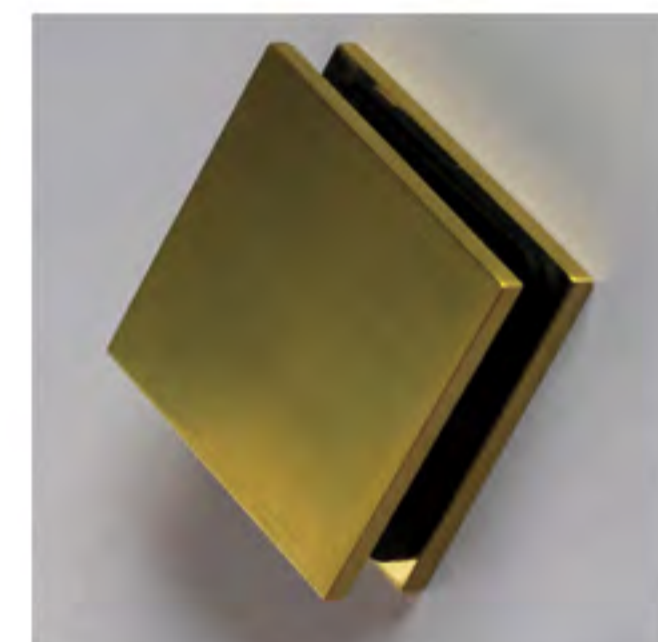

FINISH OPTIONS

POLISHED
NICKEL

POLISHED
CHROME

MATTE
BLACK

BRUSHED
SATIN
BRASS

BRUSHED
BRONZE

BRUSHED
NICKEL

OIL-RUBBED
BRONZE

CYLINDER

FLAIR

BOW-TIE

HANDLE OPTIONS

STANDARD

LADDER

MITERED

SQUARE

VICTORIAN

CRESCENT

GLASS TYPES

Acid Etched - 3/8 1/2

Bronze Tint - 3/8

Bubble - 3/8

Clear - 1/2 3/8

Glue Chip - 3/8

Grey Tint - 3/8

Low-Iron - 3/8 1/2

Obscure - 3/8

Rain - 3/8

Rain Drop - 3/8

Zebra - 3/8

ELITE SERIES
FRAMELESS HEAVY GLASS

GLASS PROTECTION BY: