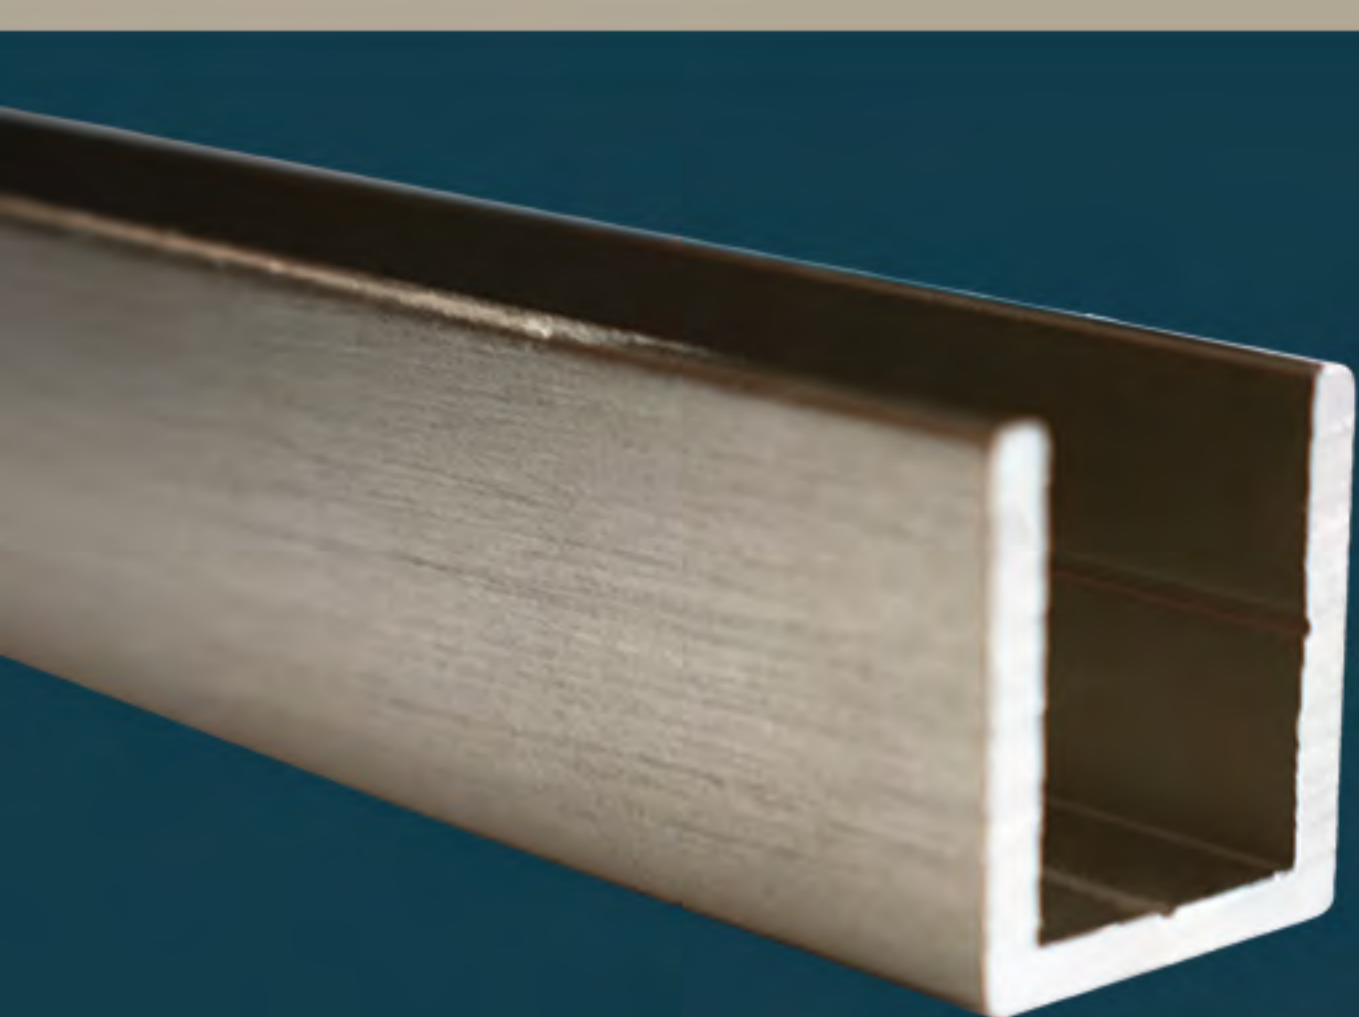

PANEL/DOOR/PANEL WITH HEADER

STATIONARY PANEL
HARDWARE U-CHANNEL

GLASS
CLAMPS