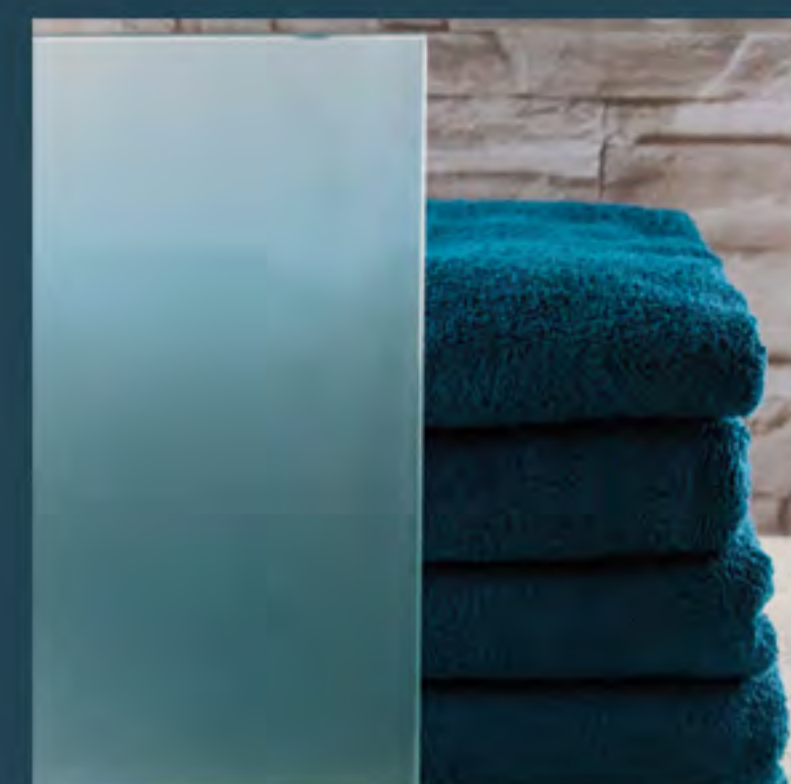

FINISH OPTIONS

POLISHED
NICKEL

POLISHED
CHROME

MATTE
BLACK

BRUSHED
SATIN
BRASS

BRUSHED
BRONZE

BRUSHED
NICKEL

OIL-RUBBED
BRONZE

VICTORIAN

CRESCENT

GLASS TYPES

Acid Etched - 3/8 1/2

Bronze Tint - 3/8

Bubble - 3/8

Clear - 1/2 3/8

Glue Chip - 3/8

Grey Tint - 3/8

Low-Iron - 3/8 1/2

Obscure - 3/8

Rain - 3/8

Rain Drop - 3/8

Zebra - 3/8

ELITE SERIES
FRAMELESS HEAVY GLASS

GLASS PROTECTION BY: