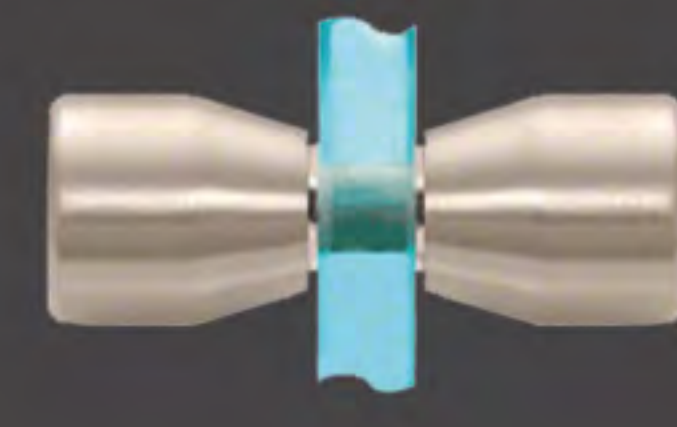

CYLINDER

FLAIR

BOW-TIE

HANDLE OPTIONS

STANDARD

LADDER

MITERED

SQUARE

VICTORIAN

CRESCENT

GLASS TYPES

Acid Etched - 3/8 1/2

Bronze Tint - 3/8

Bubble - 3/8

Clear - 1/2 3/8

Glue Chip - 3/8

Grey Tint - 3/8

Low-Iron - 3/8 1/2

Obscure - 3/8

Rain - 3/8

Rain Drop - 3/8

Zebra - 3/8

ELITE SERIES
FRAMELESS HEAVY GLASS

GLASS PROTECTION BY:

GLASS
CLAMPS

BEVEL

SQUARE

HEADER
SYSTEM

*AVAILABLE IN
STANDARD & HEAVY-DUTY

WALL

* GLASS-TO-GLASS

*PIVOT